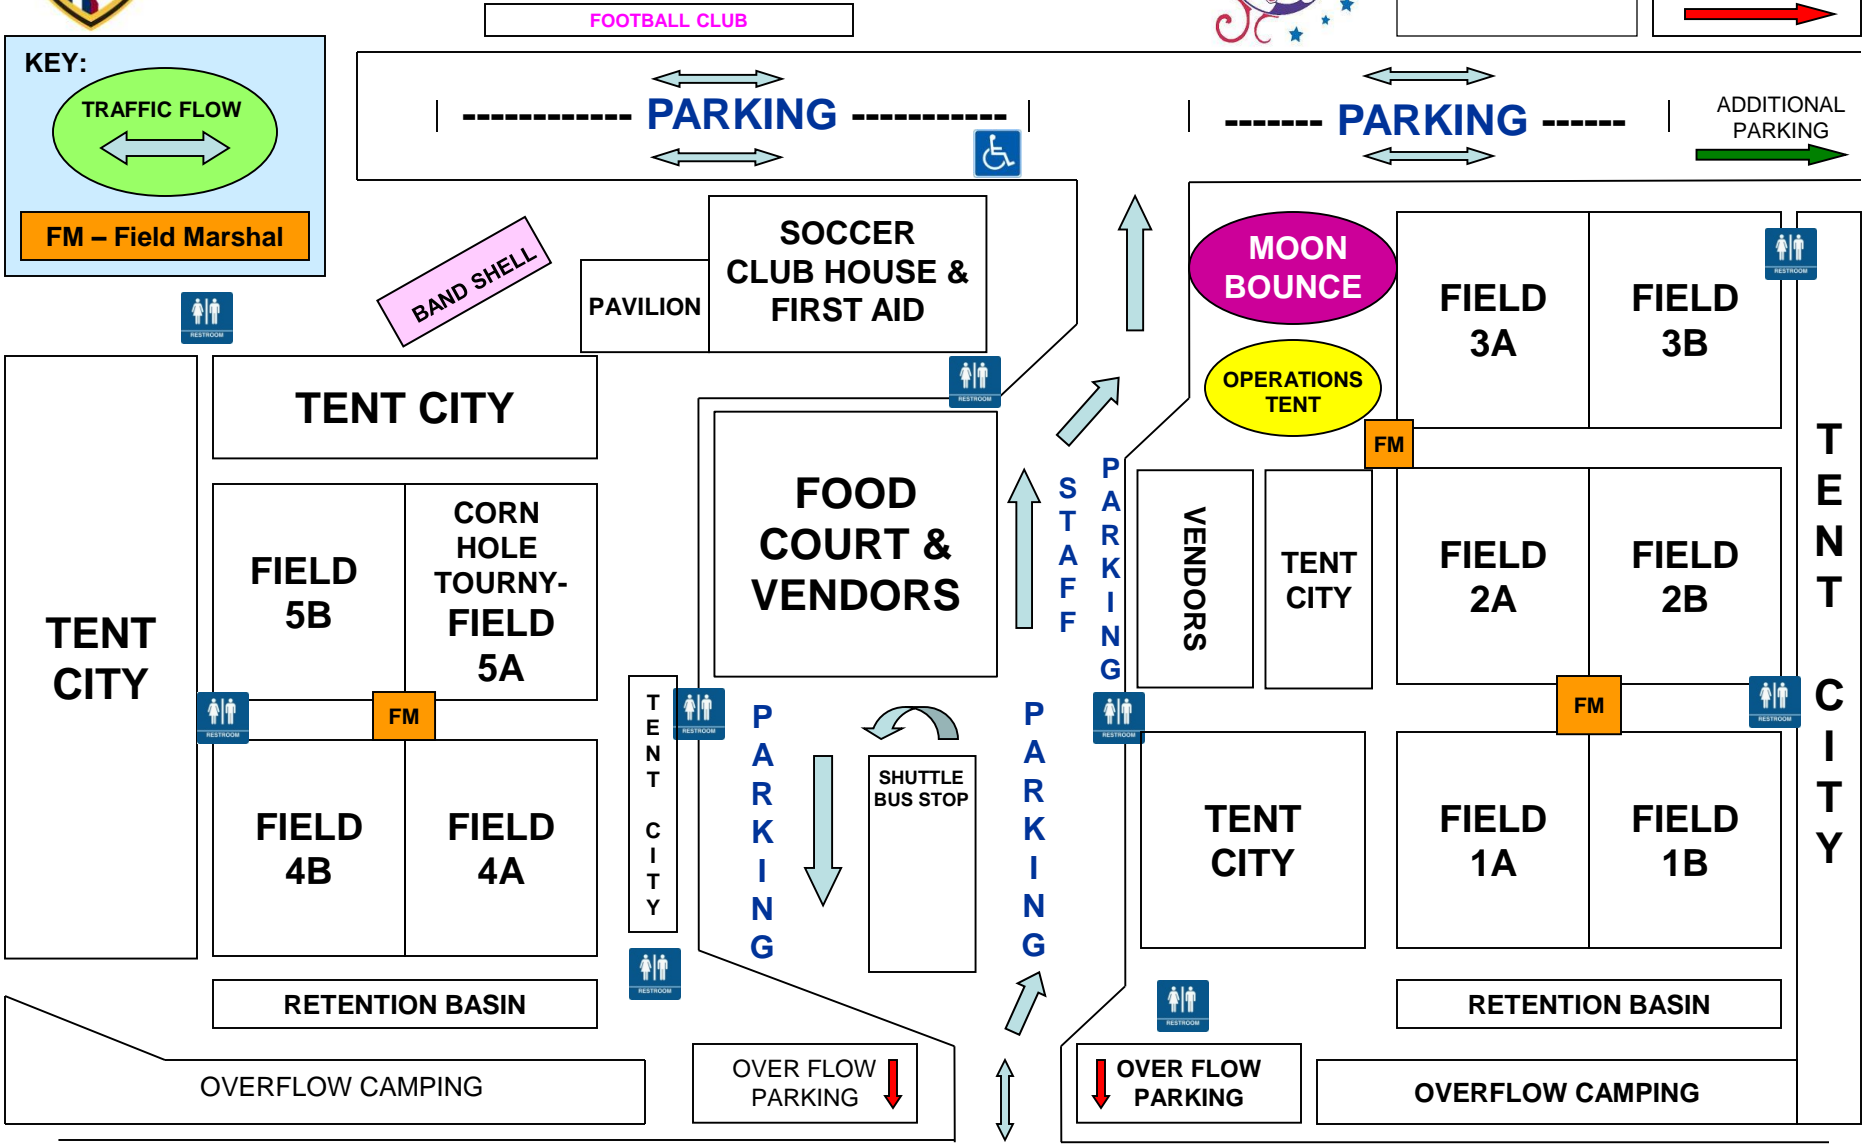

QUAKERTOWN SOCCER CLUB - FRIDAY SARAH PARVIN SOCCERFEST FACILITY MAP

FIELDS 6, 7, & 8 ↑

RV PARKING →

KEY:

TRAFFIC FLOW

FM – Field Marshal

CALIFORNIA ROAD

ADDITIONAL PARKING – FAR SIDE OF THEATER – LOOK FOR SIGNS – SHUTTLE AVAILABLE