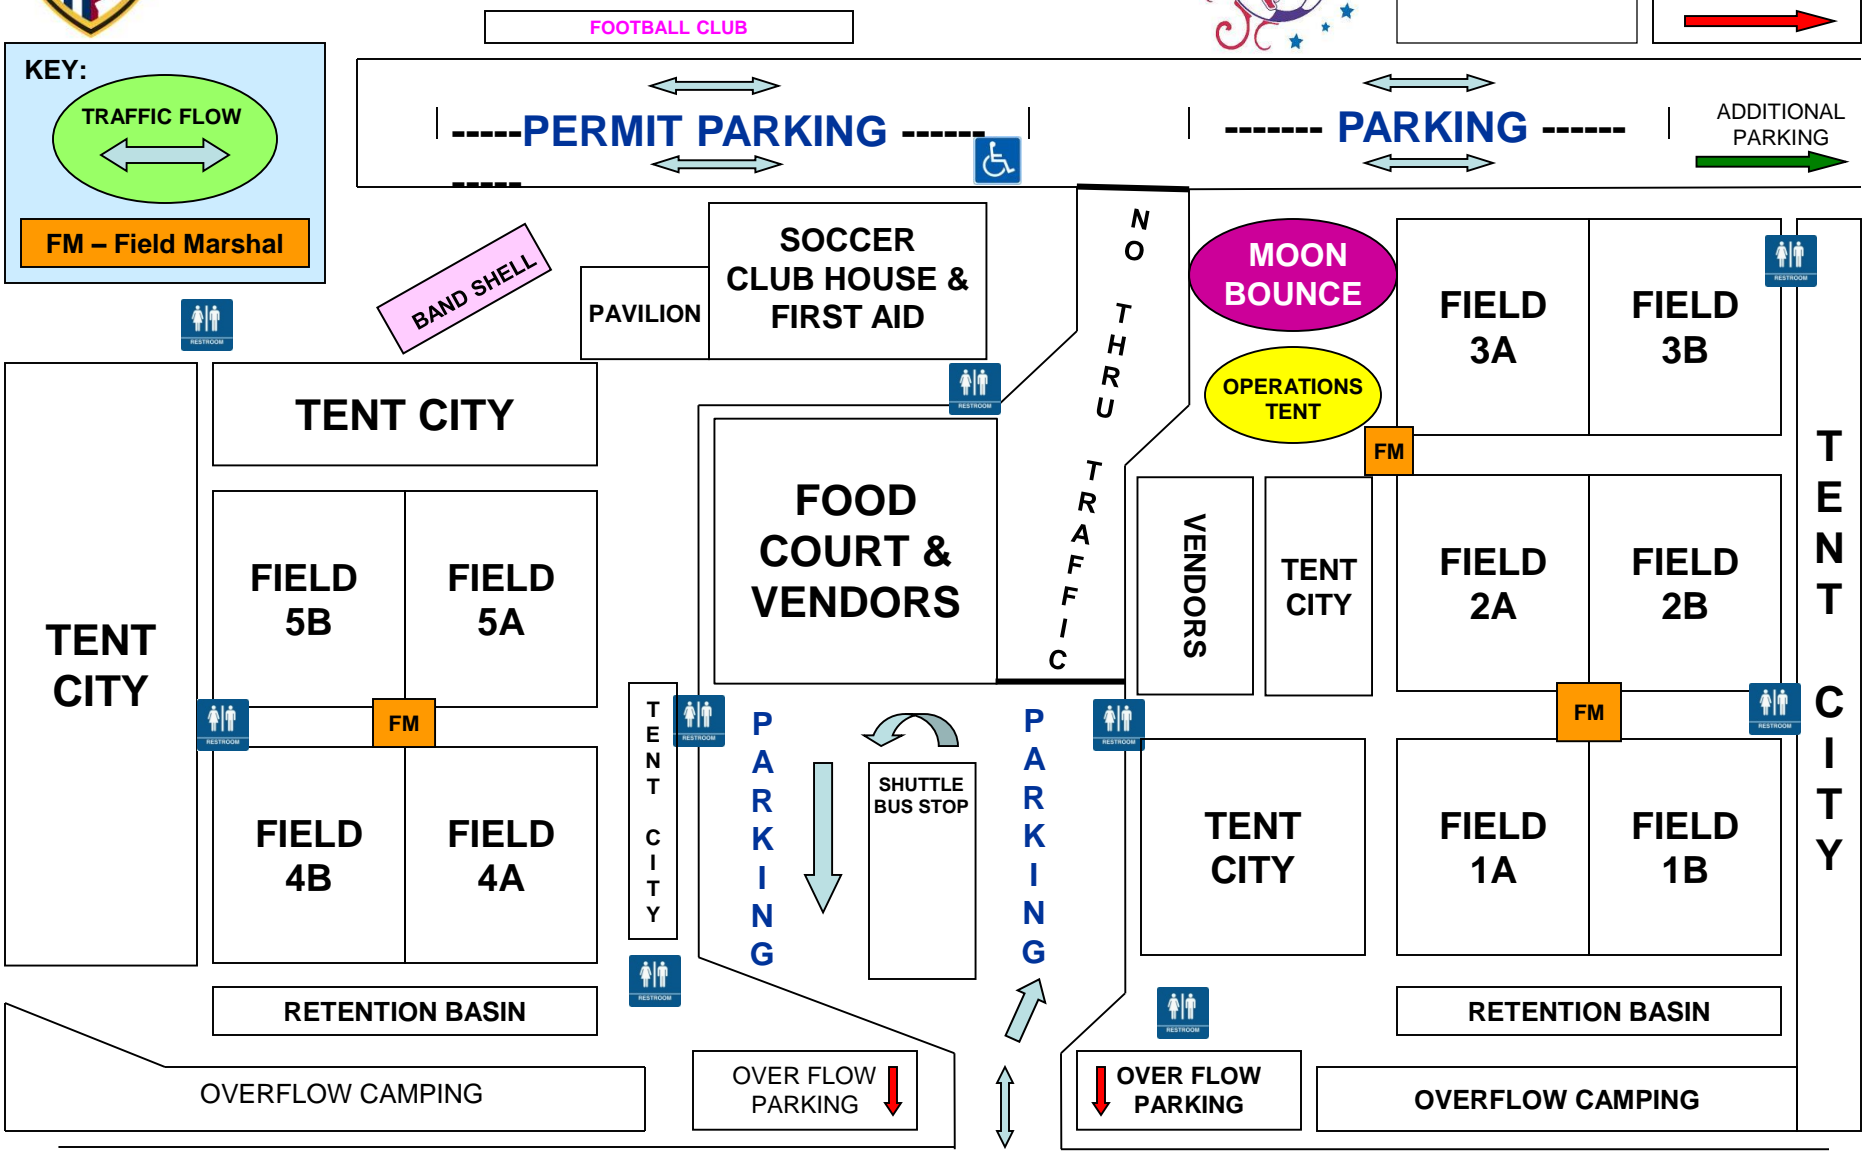

QUAKERTOWN SOCCER CLUB – SATURDAY SARAH PARVIN SOCCERFEST FACILITY MAP

FIELDS
6, 7, & 8

RV
PARKING

KEY:

TRAFFIC FLOW

FM – Field Marshal

CALIFORNIA ROAD

ADDITIONAL PARKING – FAR
SIDE OF THEATER – LOOK FOR
SIGNS – SHUTTLE AVAILABLE